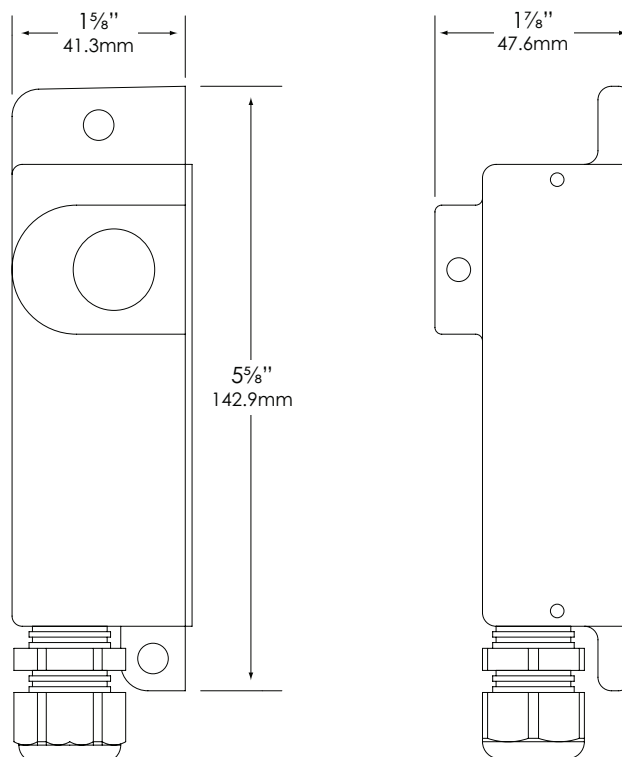

SPECIFICATION SHEET

MODEL: TM-150 - 12-Volt Tree Mount Junction Box

SPECIFICATIONS:

HOUSING:

Die-cast, copper-free aluminum with 1/2" FPT for fixture mounting.
Stainless steel lag screws and hex nuts included.

FINISH:

Polyester powder-coat finish available in Black, Verde, Architectural Brick, Architectural Bronze, Light Bronze, Dark Bronze, Granite, Pewter, Terra-cotta, Rust, Hunter Green, Mocha, Weathered Bronze, Weathered Iron, and White.

All Vista accessories are **MADE IN THE U.S.A.**

DIMENSIONS:

Vista Professional Outdoor Lighting reserves the right to modify the design and/or construction of the fixture shown without further notification.